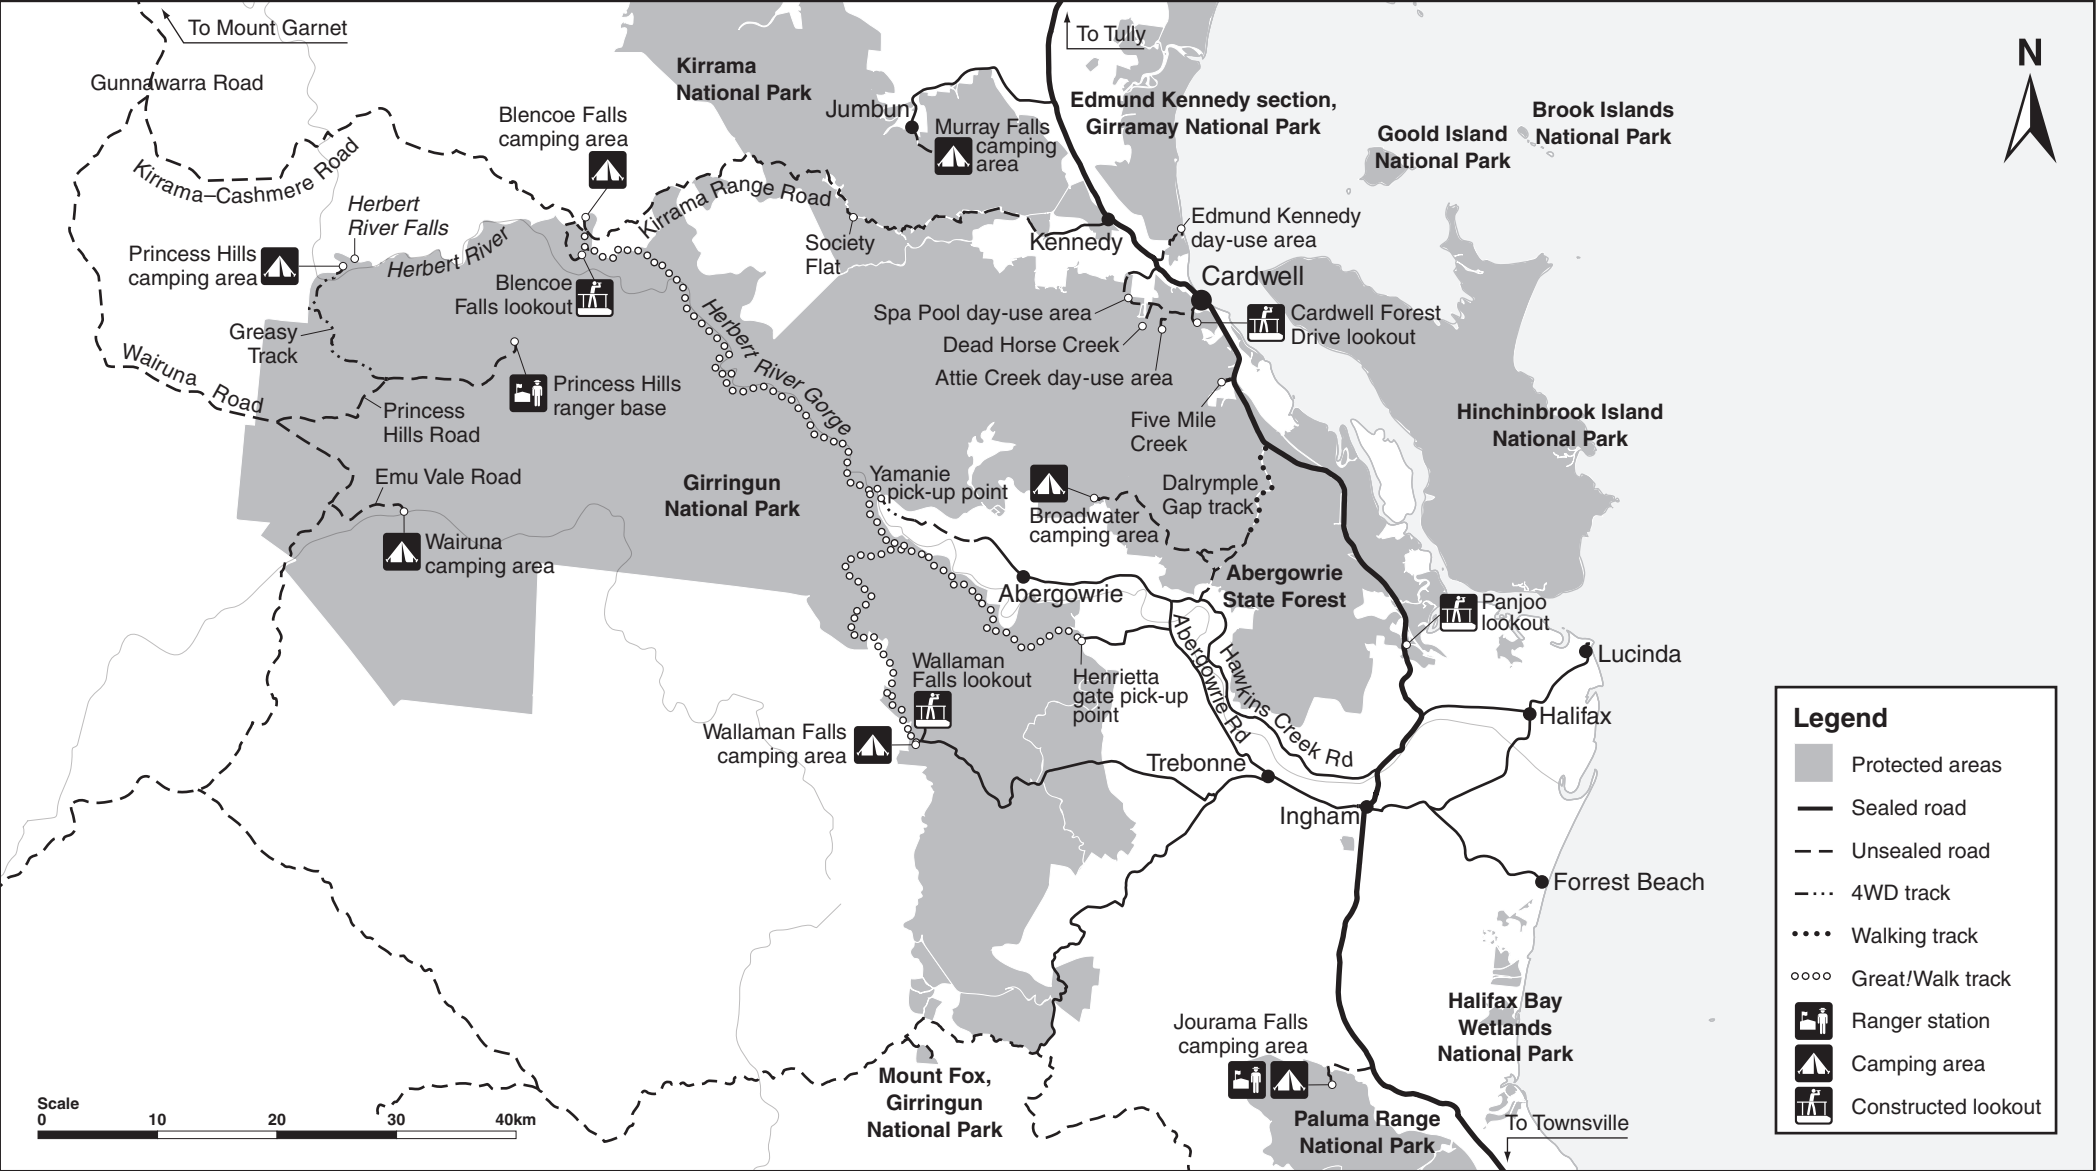

Girringun National Park and surrounds map

Legend

- Protected areas
- Sealed road
- Unsealed road
- 4WD track
- Walking track
- Great/Walk track
- R Ranger station
- ▲ Camping area
- L Constructed lookout

© State of Queensland. Queensland Parks and Wildlife Service, Department of National Parks, Sport and Racing. MA289 August 2017